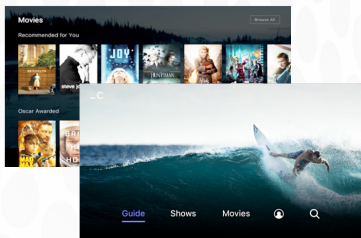

cns next

**YOU'RE GOING TO LOVE
WHAT'S NEXT...**

cnsnextv

is a streaming television platform that offers customizable user experiences, live television, on-demand programming, and a whole lot more. CNSNexTV offers more value for your money and the next level of television experience.

SPEEDY AND STREAMY

Ultra fast, high quality streaming with no lag and a crystal clear picture.

EXPERIENCE FOCUSED

Enjoy live, on-demand, recordings, and catch-up viewing when and where you want it! CNSNexTV's sophisticated discovery helps you discover more of the kind of programming you want.

INTUITIVE AND VISUALLY STUNNING

CNSNexTV is simple to navigate and gorgeous to look at.

The CNSNexTV app can be self-installed on smart TVs, Amazon Firesticks, Roku, Apple TV, and other Internet connected devices!