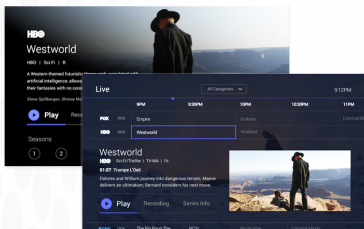

cns next

**YOU'RE GOING TO LOVE
WHAT'S NEXT...**

cnsnextv

is a streaming television platform that offers customizable user experiences, live television, on-demand programming, and a whole lot more. CNSNexTV offers more value for your money and the next level of television experience.

SPEEDY AND STREAMY

Ultra fast, high quality streaming with no lag and a crystal clear picture.

EXPERIENCE FOCUSED

Enjoy live, on-demand, recordings, and catch-up viewing when and where you want it! CNSNexTV's sophisticated discovery helps you discover more of the kind of programming you want.