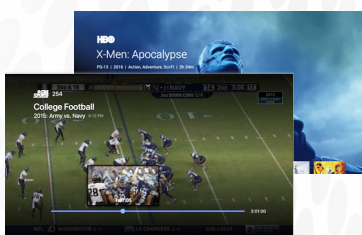

cns next

**YOU'RE GOING TO LOVE
WHAT'S NEXT...**

cnsnextv

is a streaming television platform that offers customizable user experiences, live television, on-demand programming, and a whole lot more. CNSNexTV offers more value for your money and the next level of television experience.

SPEEDY AND STREAMY

Ultra fast, high quality streaming with no lag and a crystal clear picture.

EXPERIENCE FOCUSED

Enjoy live, on-demand, recordings, and catch-up viewing when and where you want it! CNSNexTV's sophisticated discovery helps you discover more of the kind of programming you want.