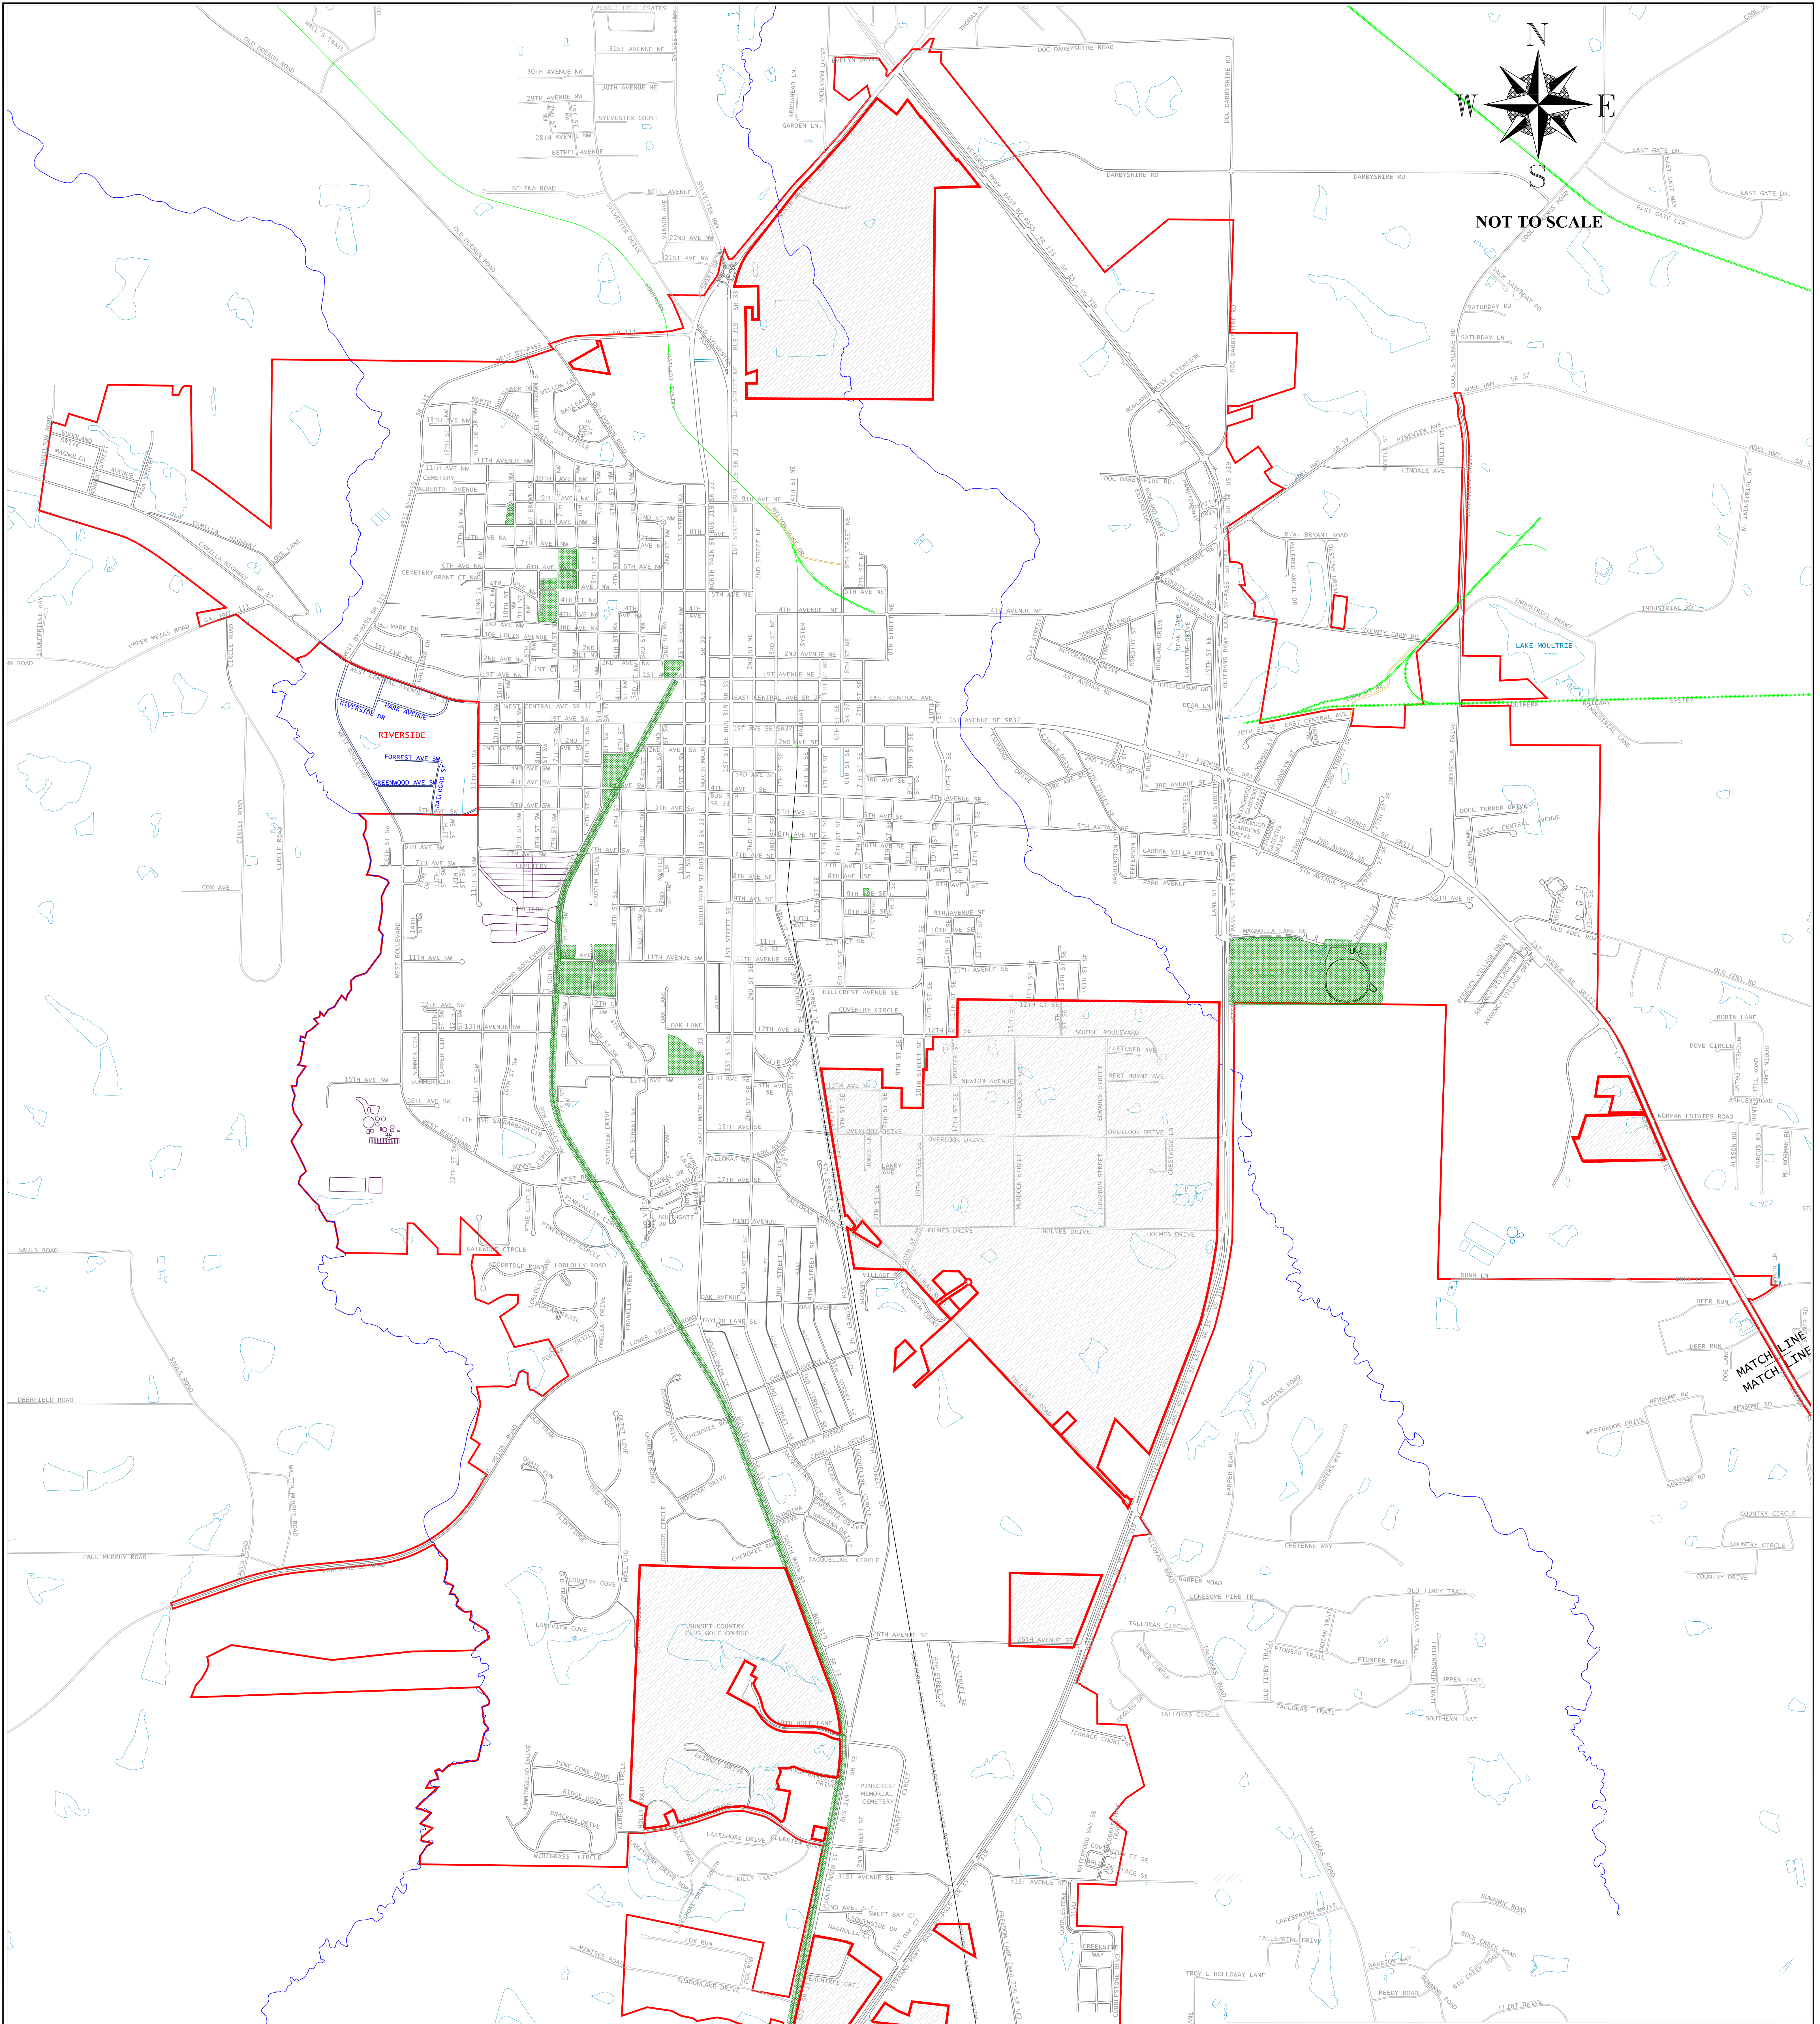

NOT TO SCALE

LEGEND

- CITY LIMITS
- ORDINANCE/ACTS LINES
- COUNTY

City of Moultrie

City Limits Map
Last Updated: 12/31/24